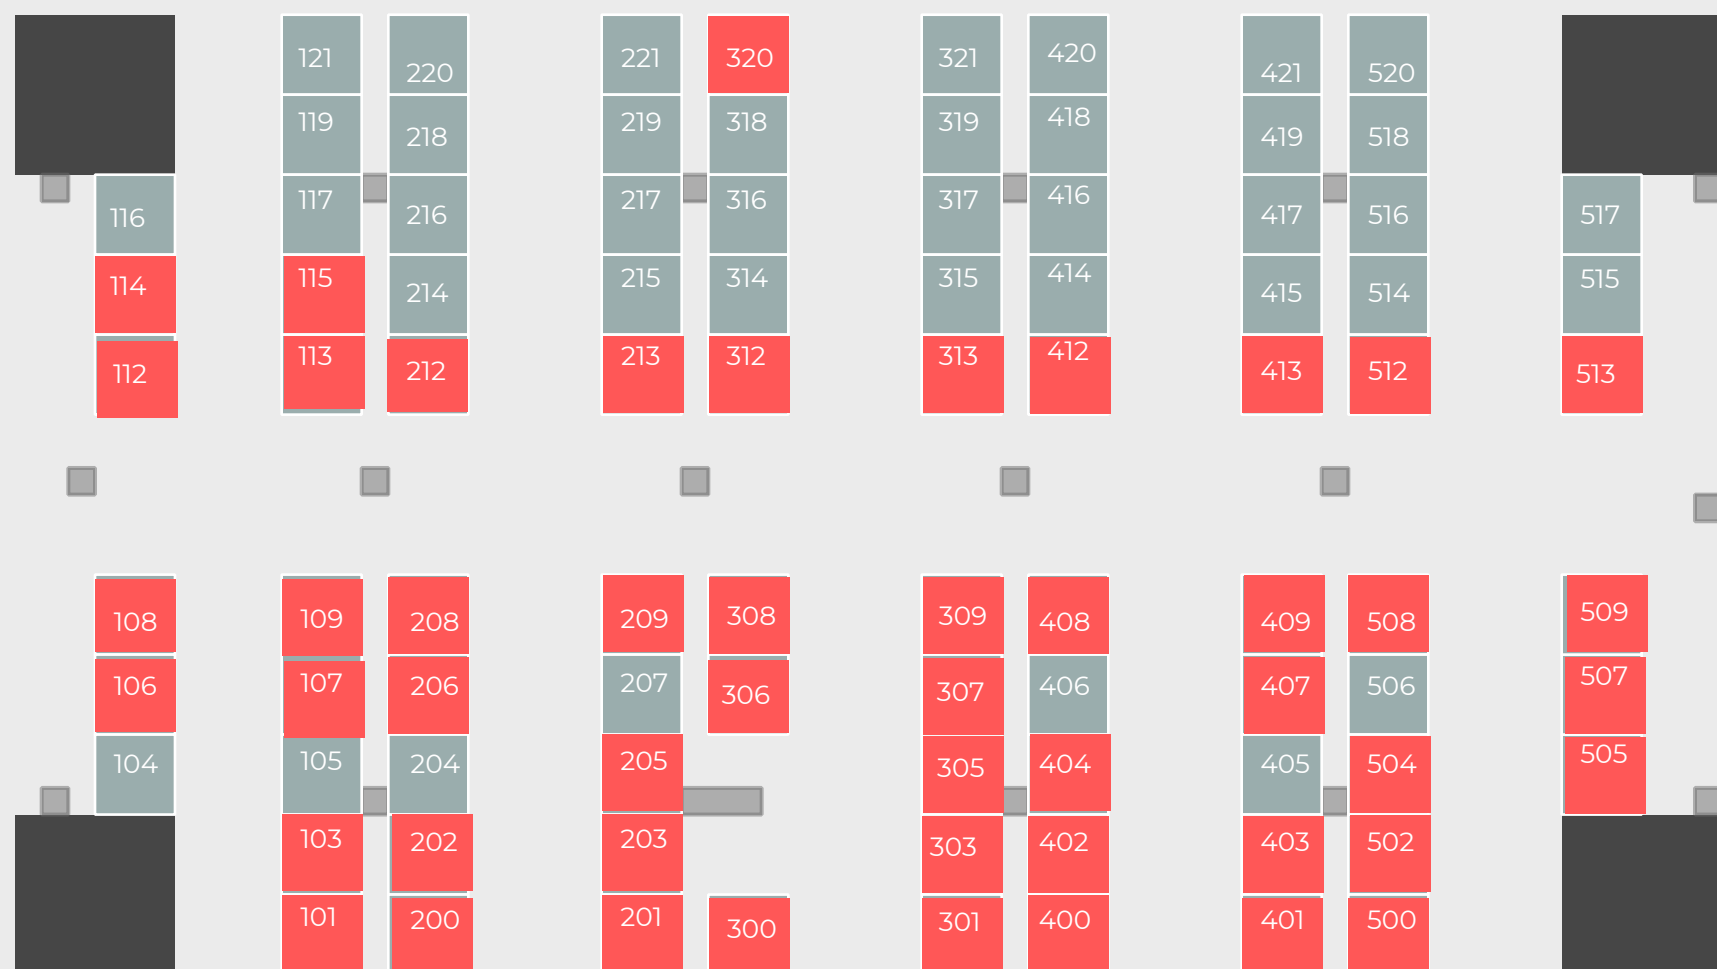

Gender Neutral Bathrooms

Impact Session Rooms

Plaza Ballroom

= reserved

Lounge

Attendee Activations

NAMI Welcome Desk

Impact Session Rooms

Exit Only

To Plaza Lobby

Registration

Gender Neutral Bathrooms

To Parking Garage Only

To Tower Building

Impact Session Rooms

Icon Key

= Elevator

= Escalator

= Entrance

= Stairs

= Exit